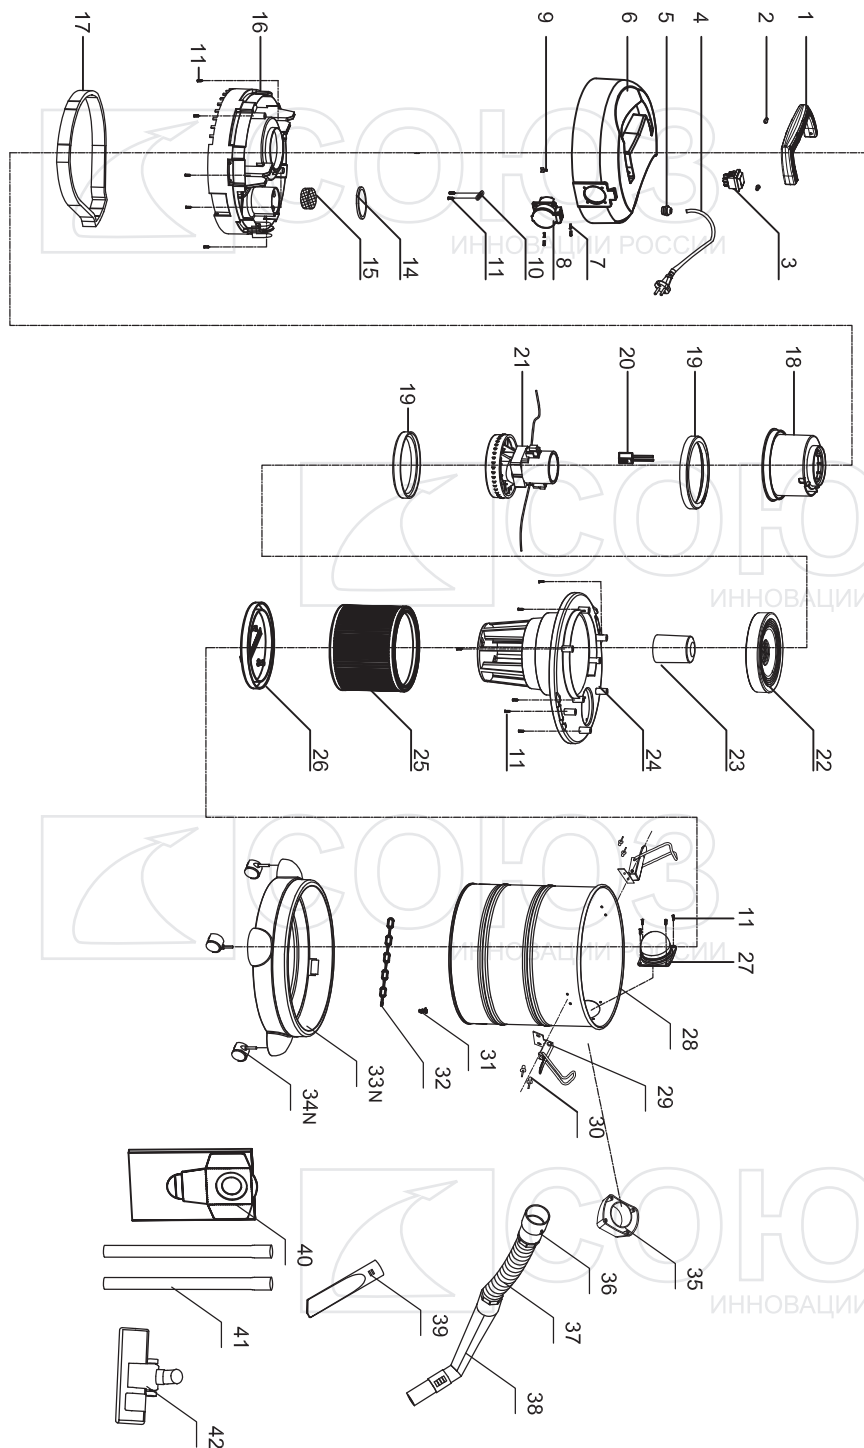

ПСС-7320

NO.	DESCRIPTION	NO.	DESCRIPTION
1	HANDLE	23	WATER VALVE
2	HANDLE PIN	24	MOTOR BASE
3	SWITCH	25	HEPA FILTER
4	PLUG & CABLE	26	HEPA FILTER COVER
5	CABEL SLEEVE	27	INTERNAL CONNECTOR
6	TOP COVER	28	CONTAINER
7	TAPPING SCREW	29	LOCK
8	POWER SOCKET	30	RIVET
9	INSERT PIECE	31	SCREW
10	CABLE CLAMP	32	STEEL CHAIN
11	TAPPING SCREW	33N	BASE
14	O RING	34N	WHEEL
15	CIRCLE FILTER	35	OUT CONNECTOR
16	MIDDLE COVER	36	HOSE CONNECTOR
17	SPONGE FILTER	37	HOSE
18	MOTOR COVER	38	BENDING TUBE
19	CIRCLE DAMPING	39	FLAT NOZZLE
20	CAPACITOR	40	PAPER BAG
21	MOTOR ASSEMBLY	41	PLASTIC TUBE
22	MOTOR HOLDER	42	FLOOR BRUSH